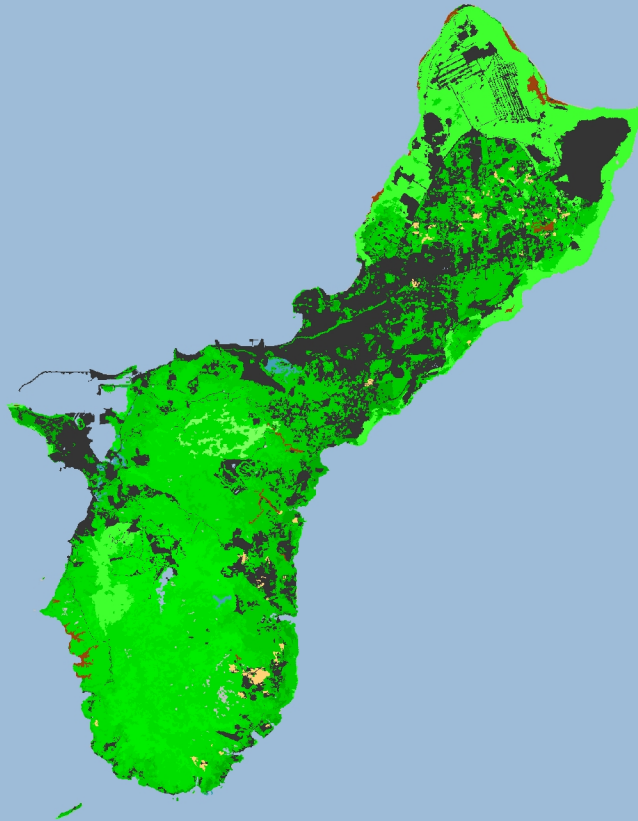

Existing Vegetation Type for Guam

145E

Existing Vegetation Type

-  Water
-  Urban
-  Pacific Islands Upland Forest
-  Pacific Islands Swamp/Marsh
-  Pacific Islands Scrub Forest/Shrub
-  Pacific Islands Savannah
-  Pacific Islands Ravine Forest
-  Pacific Islands Plantation Forest
-  Pacific Islands Palm Forest
-  Pacific Islands Mangrove Forest
-  Pacific Islands Littoral/Strand Vegetation
-  Pacific Islands Limestone Forest
-  Pacific Islands Introduced Forest
-  Barren
-  Agriculture

13N